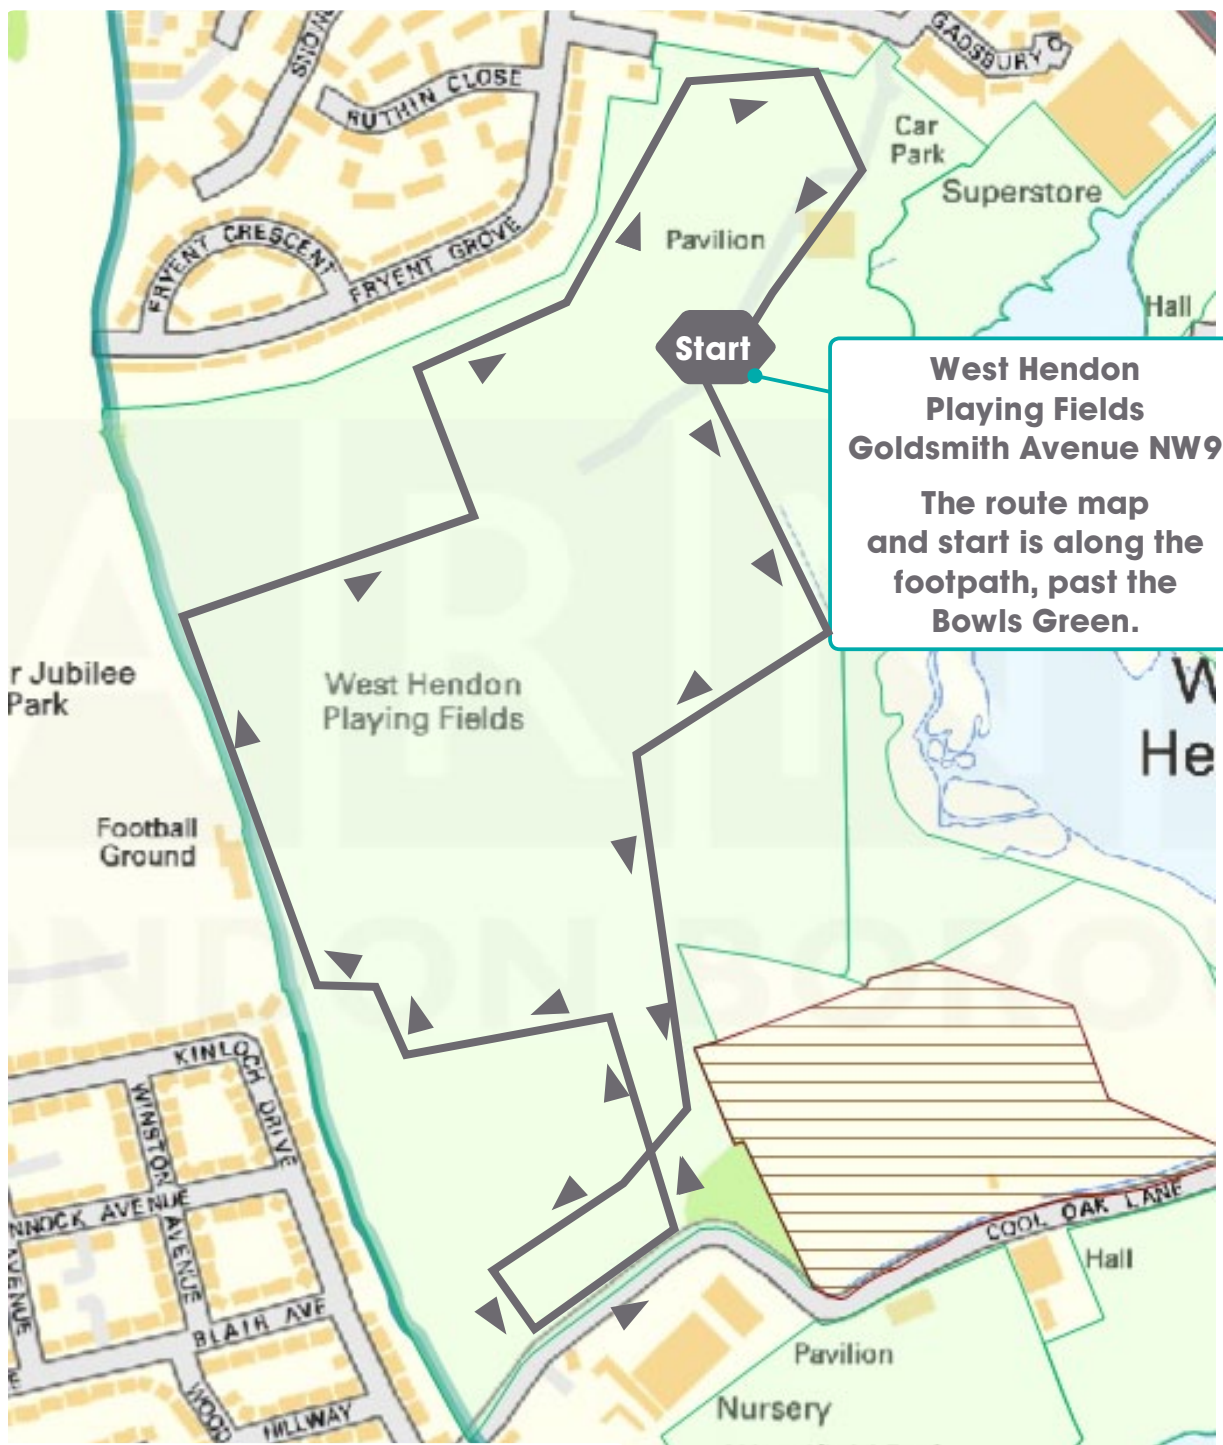

Marked and measured routes

West Hendon Playing Fields

West Hendon
Playing Fields
Goldsmith Avenue NW9

The route map
and start is along the
footpath, past the
Bowls Green.

distance

2.5km

difficulty

3