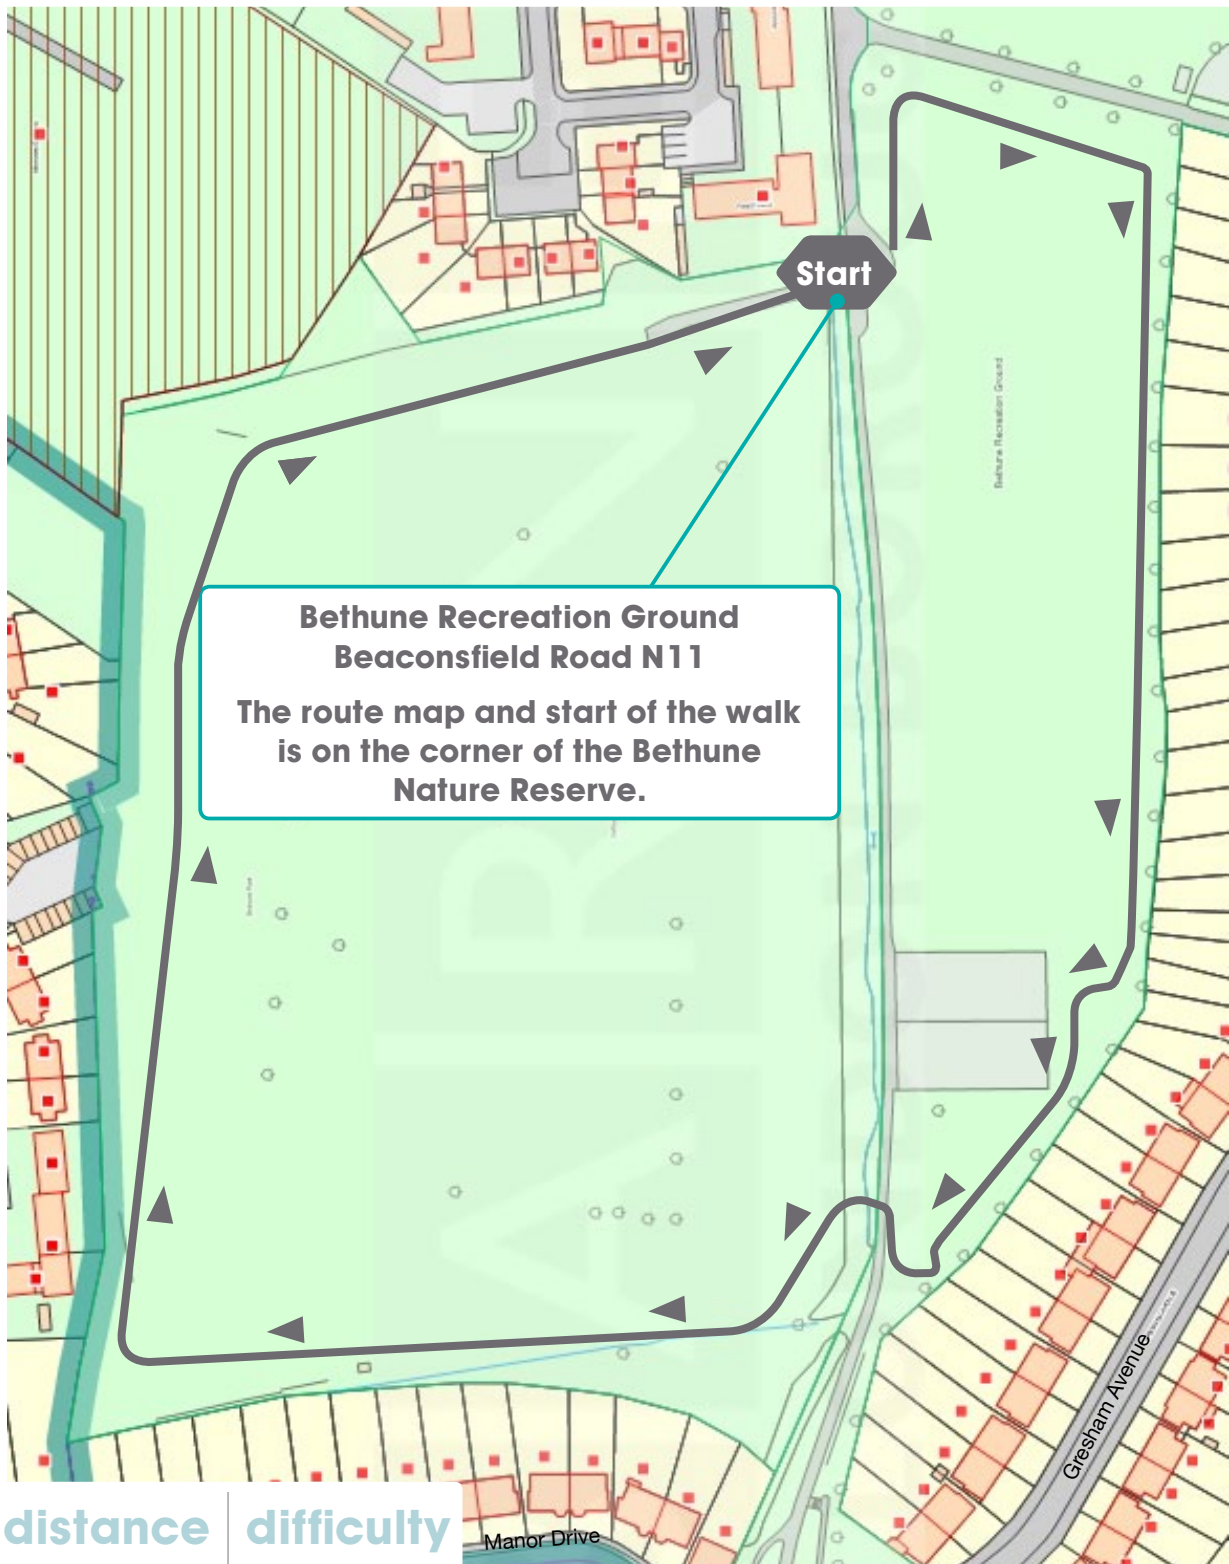

Marked and measured routes

Bethune Park

distance

1km

difficulty

3