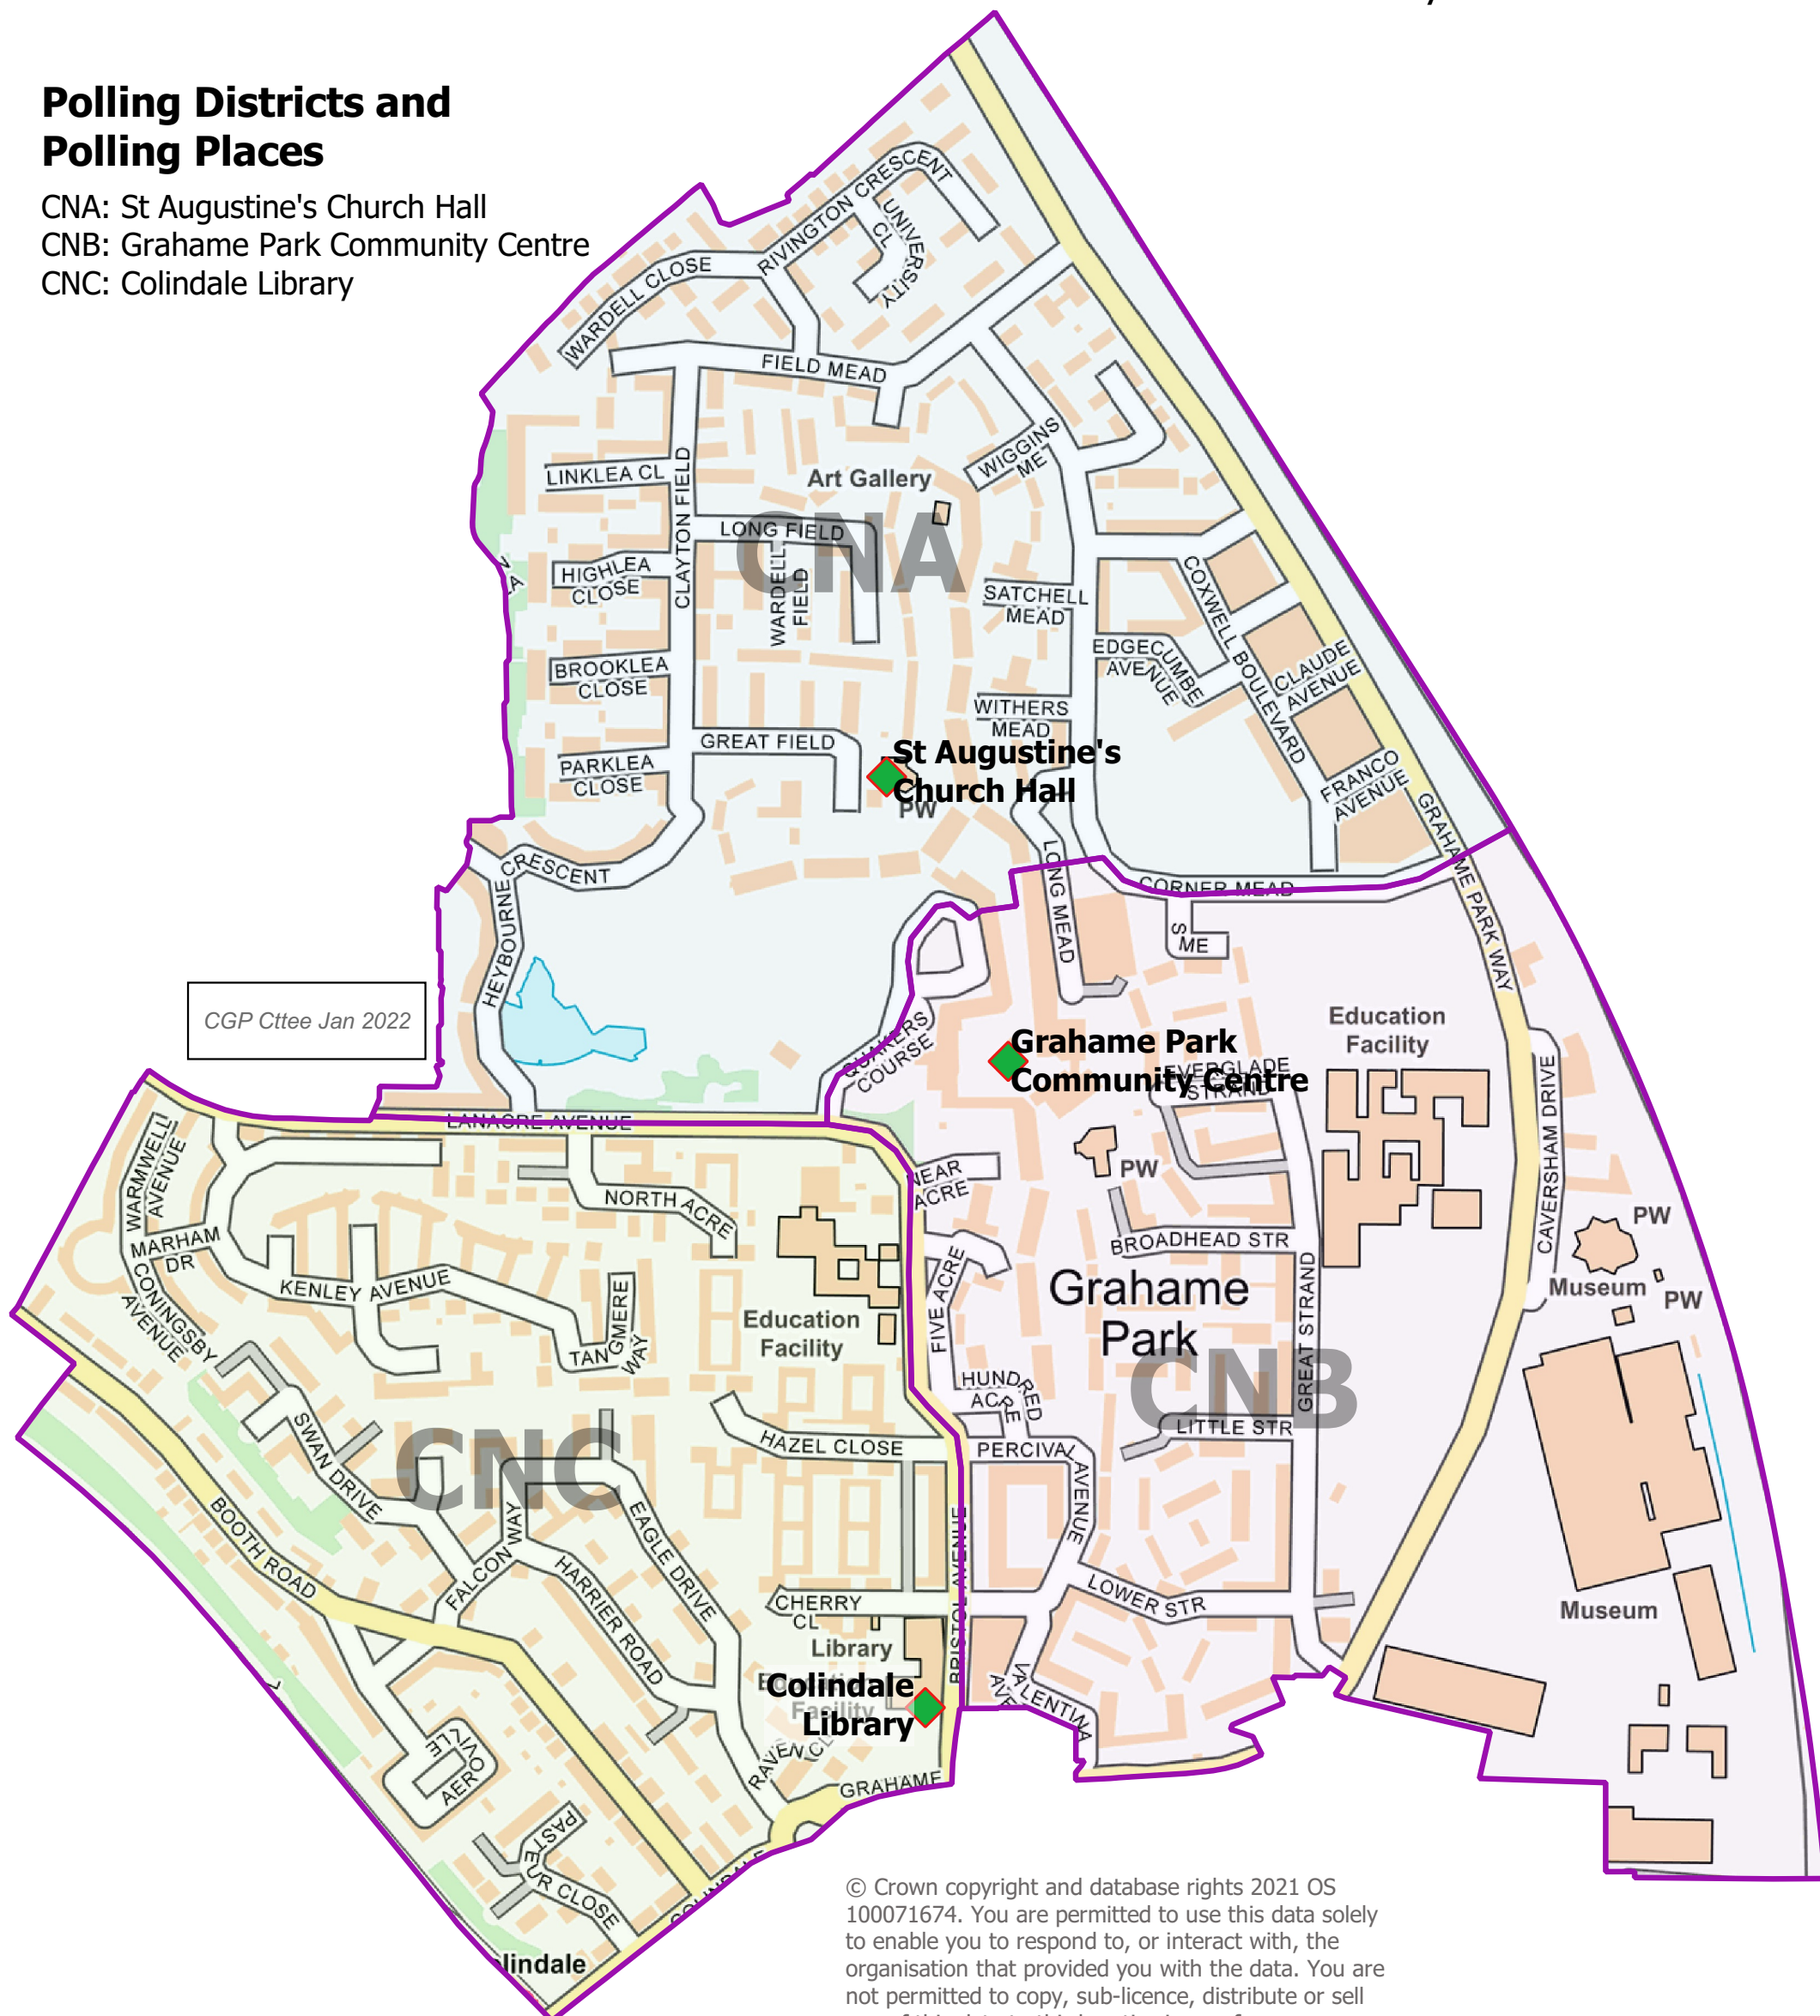

# London Borough of Barnet Colindale North Ward

from 5 May 2022

## Polling Districts and Polling Places

CNA: St Augustine's Church Hall  
CNB: Grahame Park Community Centre  
CNC: Colindale Library

© Crown copyright and database rights 2021 OS 100071674. You are permitted to use this data solely to enable you to respond to, or interact with, the organisation that provided you with the data. You are not permitted to copy, sub-licence, distribute or sell any of this data to third parties in any form.

0 0.5 1 km